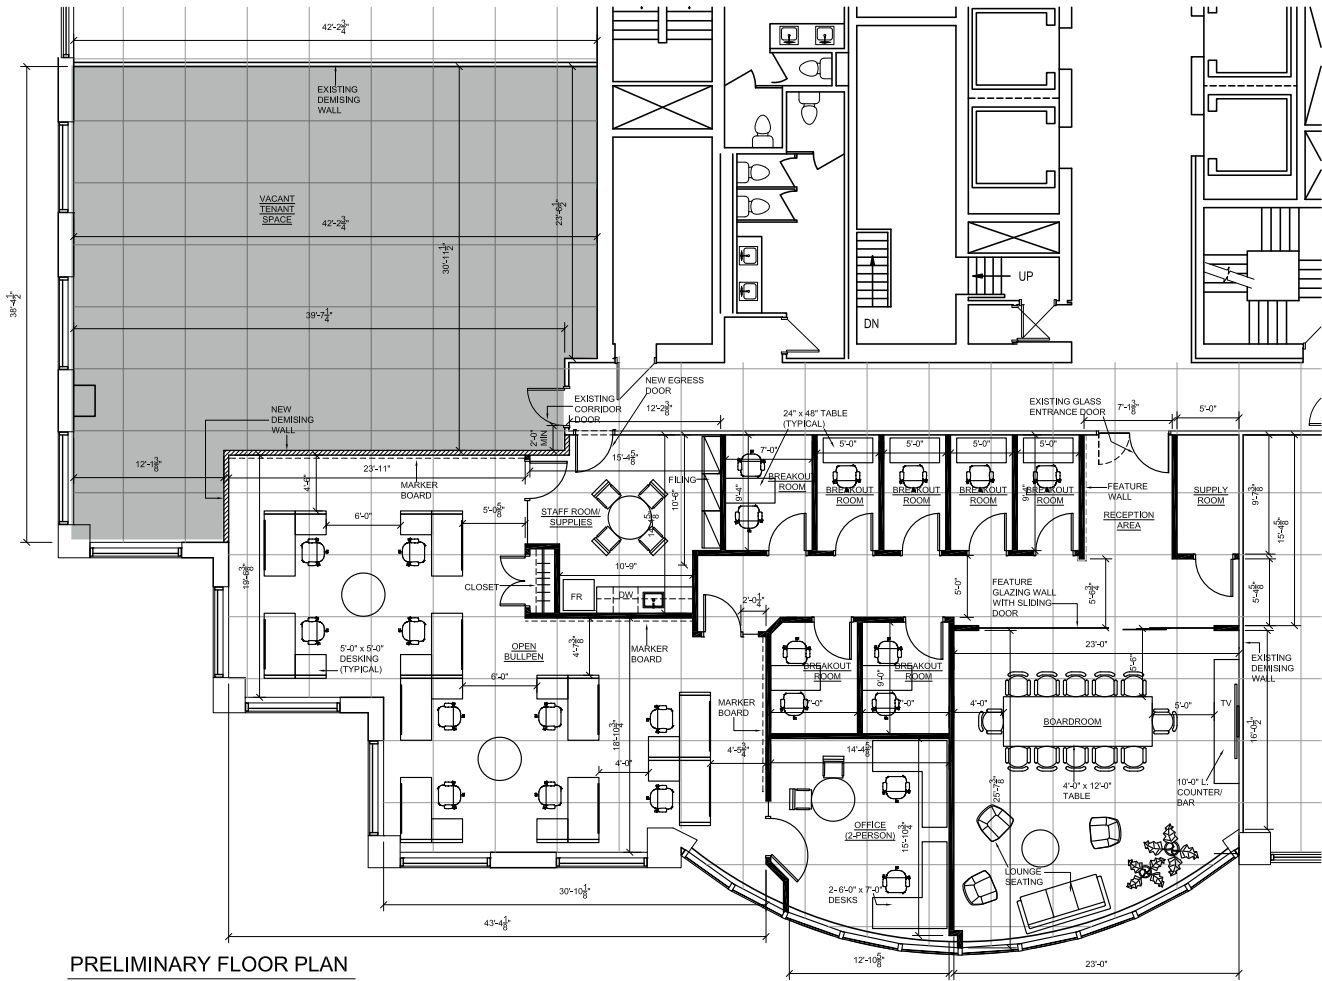

# 201

Suite

# 2140 1,586

square feet

PRELIMINARY FLOOR PLAN  
SCALE : Not to Scale

1,586 sf of wide open space delivered in base building shell condition with elevator lobby exposure and spectacular views.